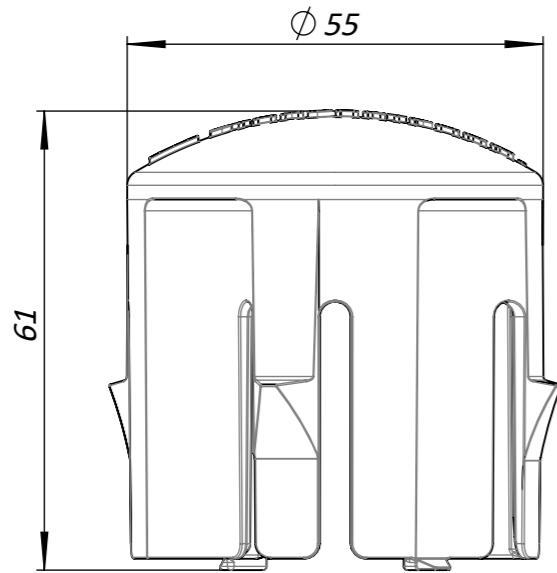

MGR-60.40.5,1-PP 68410

Primary Usage

Reference No.

Red
68410-CH

Yellow
68410-ZH

Blue
68410-S

White
68410-B

1. Deviation of the actual weight of the nominal can be up to 8%

Sign. and date

Copy inv. No.

Repl. Inv. No.

Sign. and date

Orig. Inv. No.

					Art.	68410						
					MGR-60.40.5,1-PP 68410							
					Rev.	Sheet	Doc. No.	Sign.	Data	Let.	Weight	Scale
									13.08.20	Easy Spot	30	1:1
										Sheet	Sheets 1	
										Plastic		